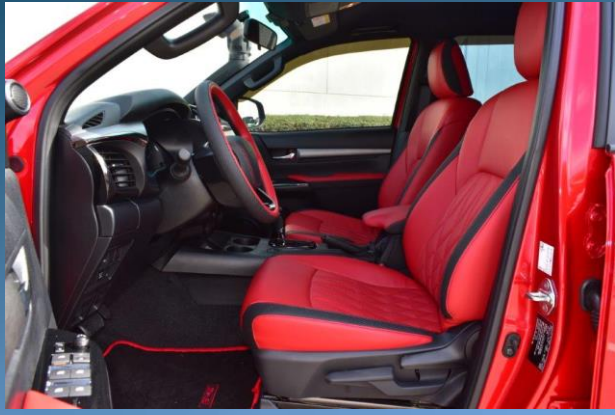

Info@saharamotorsuae.com

Sahara Edition Hilux