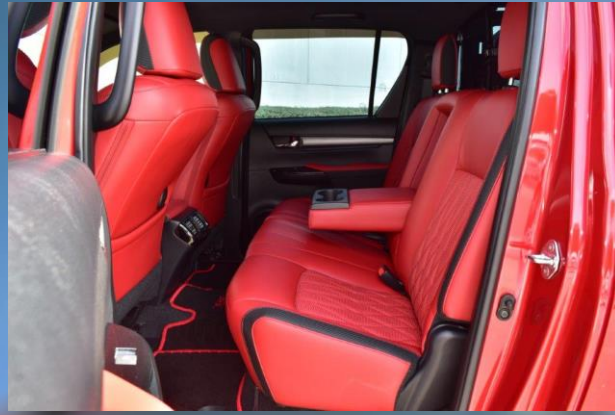

Info@saharamotorsuae.com

Sahara Edition Hilux